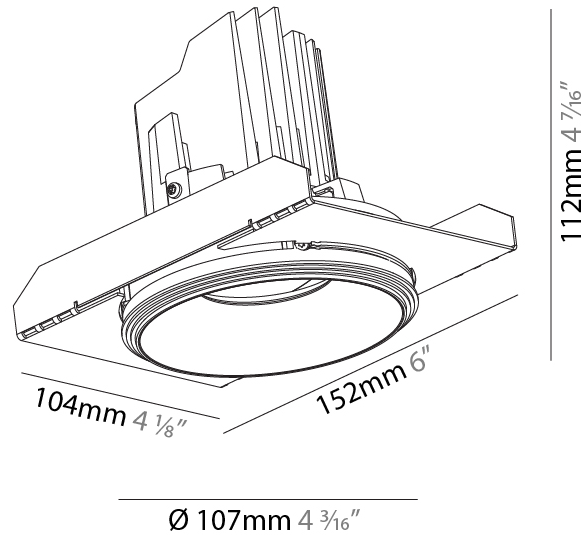

GENERAL

Series: Bioniq
Subseries: Bioniq Round Semi Adjustable
Brand: Prolicht
Division: Architectural
Mounting Type: Trimless
Mounting Location: Ceiling
Subcategory: Downlight

PHYSICAL

Shape: Round
Diameter (mm): 107
Diameter (in): 4 3/16
Height (mm): 112
Height (in): 4 7/16
Ceiling Thickness (mm): 10 / 12.5 / 15 / 25
Ceiling Thickness (in): 3/8 or 1/2 or 9/16 or 1
Min. Recessing Depth (mm): 130
Min. Recessing Depth (in): 5 1/8
Light Distribution: Adjustable / Downlight
Weight (kg): 0.609
Weight (lbs): 1.34
Fixture Finish: SSR / BKV / CWI / CRY / HAB / UFT / ITA / RUA / FTG / MYG / LOD / PUS / FRO / FUP / KIA / POP / BLS / SPG / MEY / GOH / GUM / CHC / COM / ABZ / JAG / OBR / MOS / ROR
Fixture Material: Aluminum Die Cast
Cut-out Measurements: Ø 111mm / 4 3/8"
Upon Request: Unique Ceiling Thickness

LED

Number of LEDs: 1
Max. Delivered Lumen (lm): 770
Nominal Lumen (lm): 1140
CRI: >90 CRI
Lamp Life (hrs): 50000
Upon Request: RGB-W Tunable White Special Color Temperature Special LED

OPTICAL

Reflector: 20 / 40 / 60
Adjustability: Rotational 355°; Tilt 10°
Upon Request: Special Beam Angles

RATINGS AND CERTIFICATIONS

Certified By: Certified for North American Standards
IP rating: IP20

111mm 4 3/16"	130mm 5 1/8"	10 12 1/2 15 25mm 3/8" 1/2" 9/16" 1"	10°	355°		
A						

BIONIQ ROUND SEMI ADJUSTABLE TRIMLESS